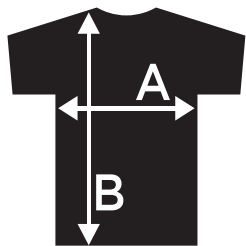

ENJOY
YOUR
BRAND

sizing

(XS-XXXXL)

size	XS	S	M	L	XL	2XL	3XL	4XL
A	41	44	47	50	53	56	59	62
B	60	61,5	63	64,5	66	67,5	69	70,5

Measurement 'A': 1/2 chest (measured 2 cm from armpit)

Measurement 'B': center back length